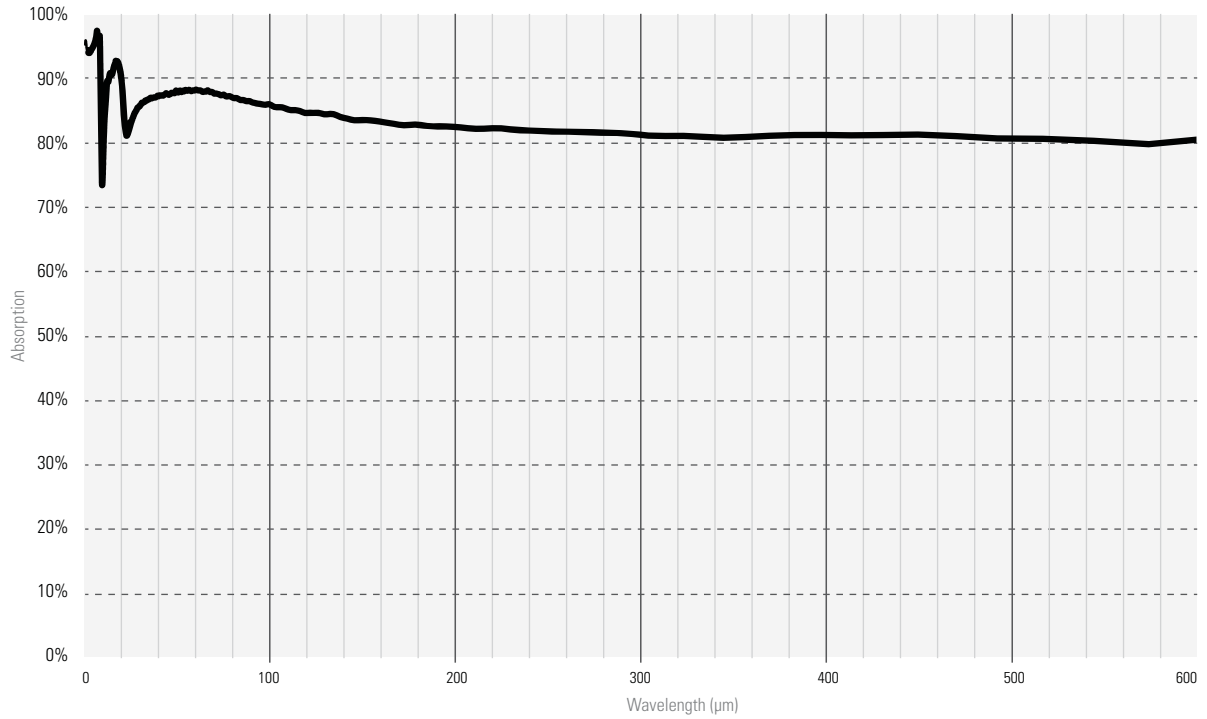

# ABSORPTION CURVES

THZ12D-3S-VP

DISPLAYS &  
PC INTERFACES

ENERGY DETECTORS

POWER DETECTORS

HIGH POWER SOLUTIONS

PHOTODETECTORS

THZ DETECTORS