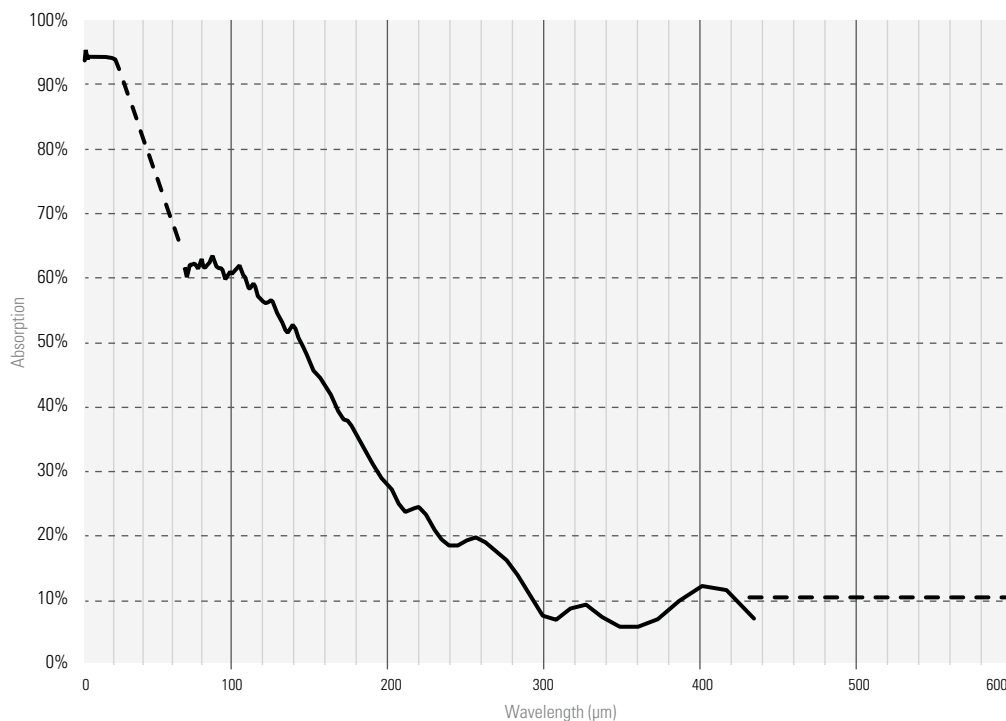

ABSORPTION CURVES

THZ-BL, THZ-I-BL AND QS-THZ-BL

DISPLAYS &
PC INTERFACES

ENERGY DETECTORS

POWER DETECTORS

HIGH POWER SOLUTIONS

PHOTODETECTORS

THZ DETECTORS

OEM DETECTORS

SPECIAL PRODUCTS

BEAM DIAGNOSTICS