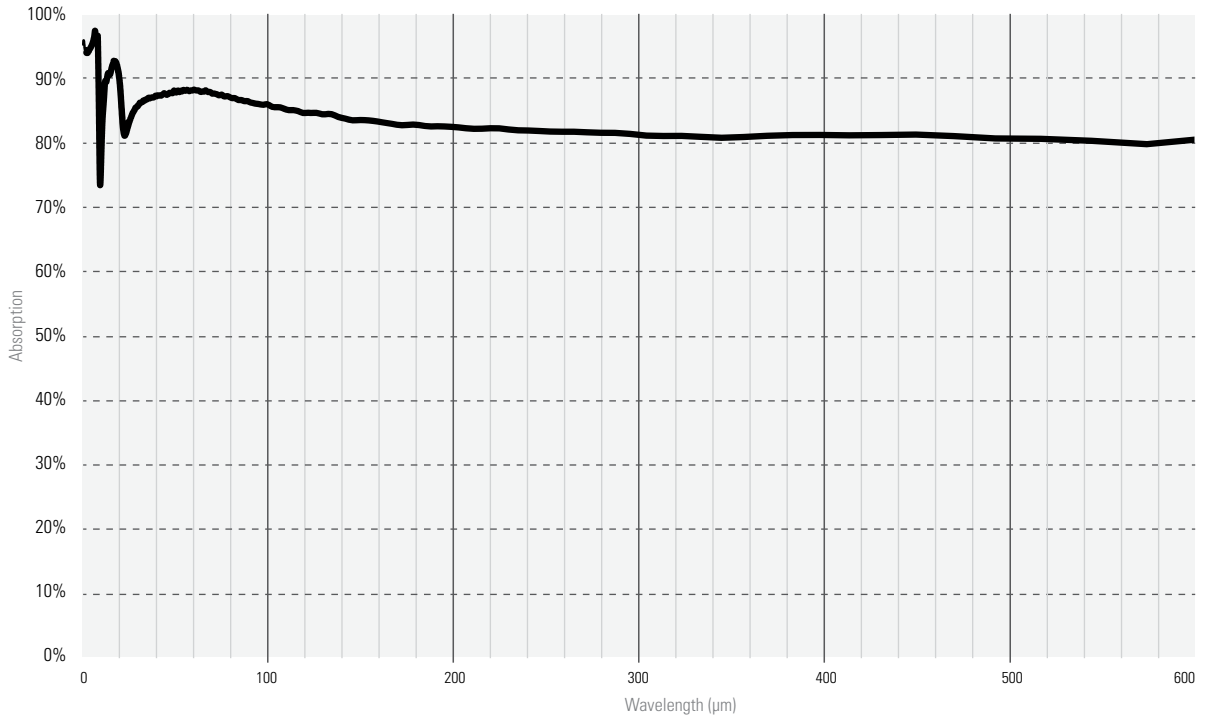

ABSORPTION CURVES

THZ12D-3S-VP

MONITORS

ENERGY DETECTORS

POWER DETECTORS

HIGH POWER SOLUTIONS

PHOTO DETECTORS

THZ DETECTORS